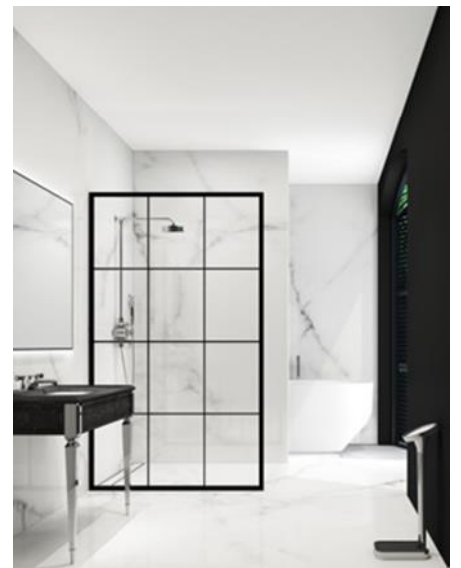

METALCRAFT

BY MAJESTIC

Walk-In Panel Collection

MetalCraft Frame

Frame walk-in shower panel

Product information

Size

- 800mm: £1800
- 1000mm: £2000
- 1200mm: £2200
- Bespoke: POA

Framework Finish

- Matte Black: —

Handing

- Right Hand: —
- Left Hand: —

MetalCraft Horizon

Horizon walk-in shower panel

Product information

Size